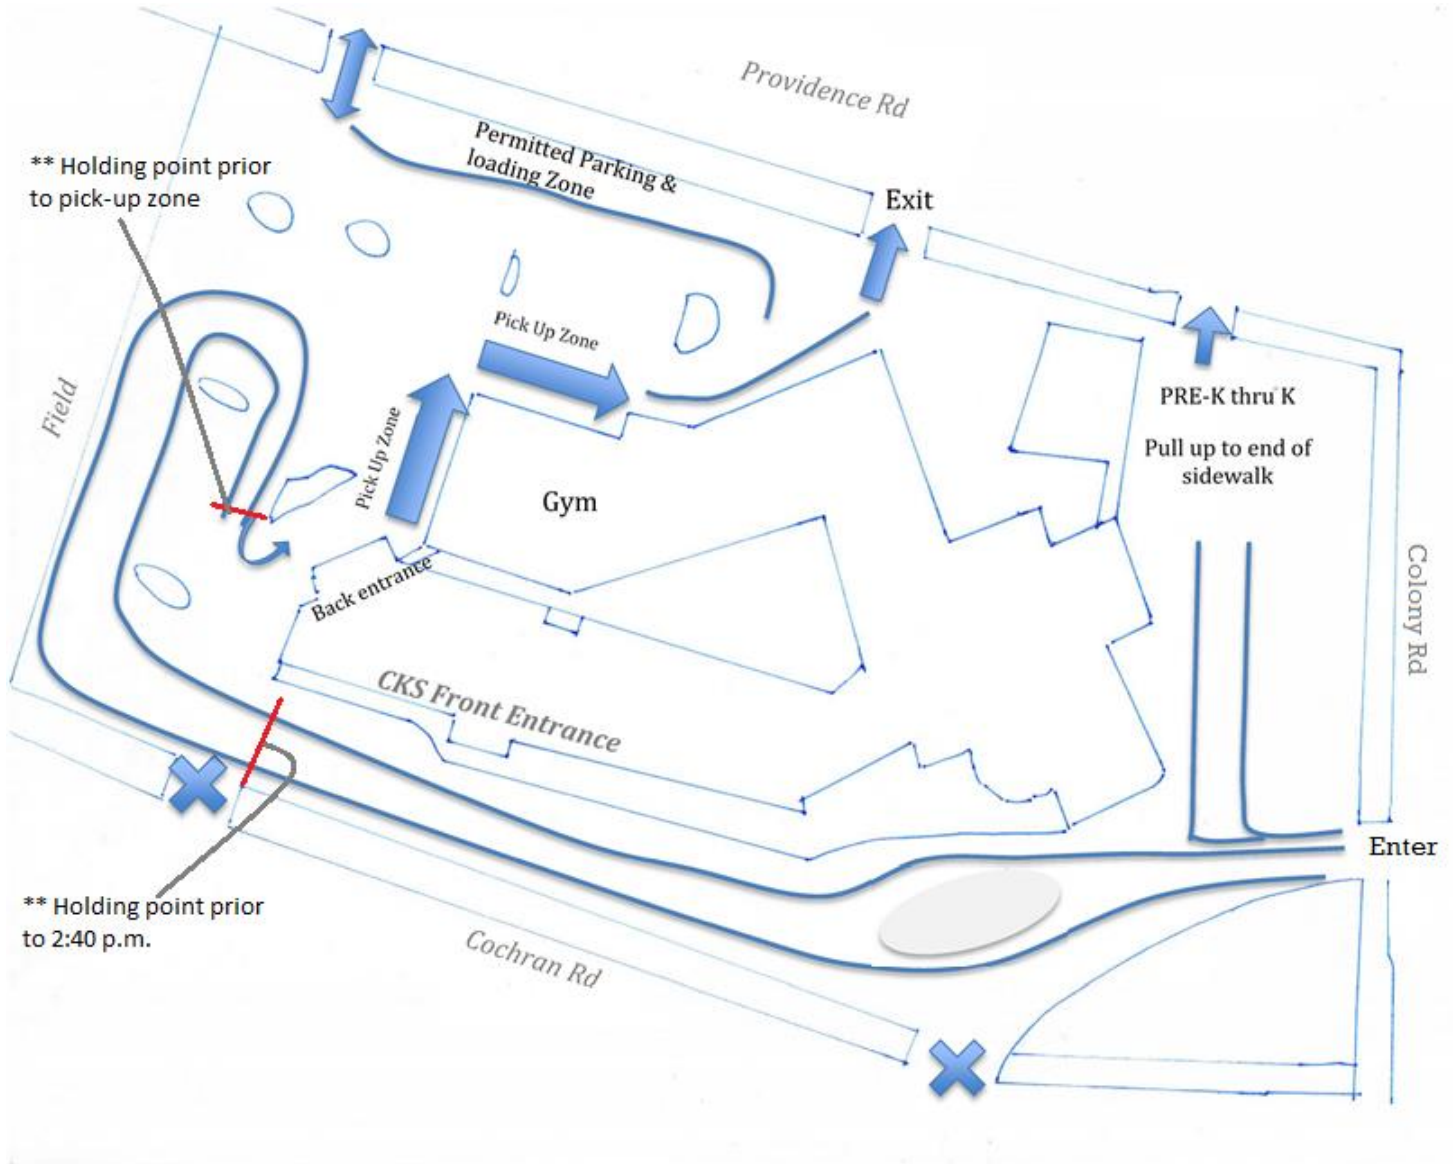

# CKS Afternoon Pick Up

\*Everyone enters from Colony Road.

\*Pre K and K only families turn right into church parking lot and form 2 lines that begin at the end of the sidewalk next to the church. Exit straight-ahead onto Providence Road.

\*All other families continue straight and form 2 lines. **Remain in the same line in which you are counted**, and proceed in your group as directed to the pick-up zone. Exit onto Providence Road.

\*If your child does not come out when your group is in the pick-up zone, please tell one of the teachers and pull over to the blue parking spots near Hehman Hall. A teacher will bring your child to you.

\*If you need more time to load, please pull around to the permitted parking/loading zone on your left.